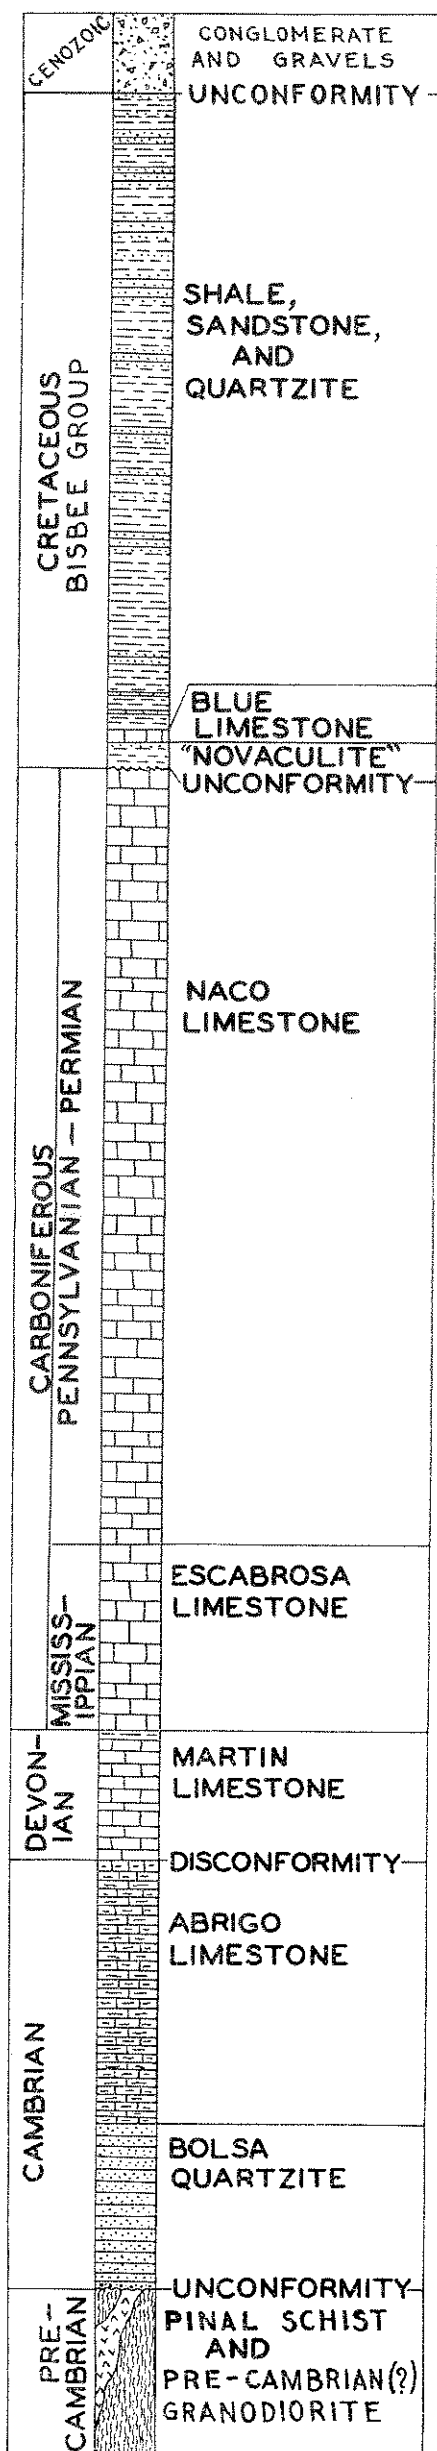

GENERALIZED COLUMNAR SECTION TOMBSTONE, ARIZONA

0 200 400 FEET

Plate II