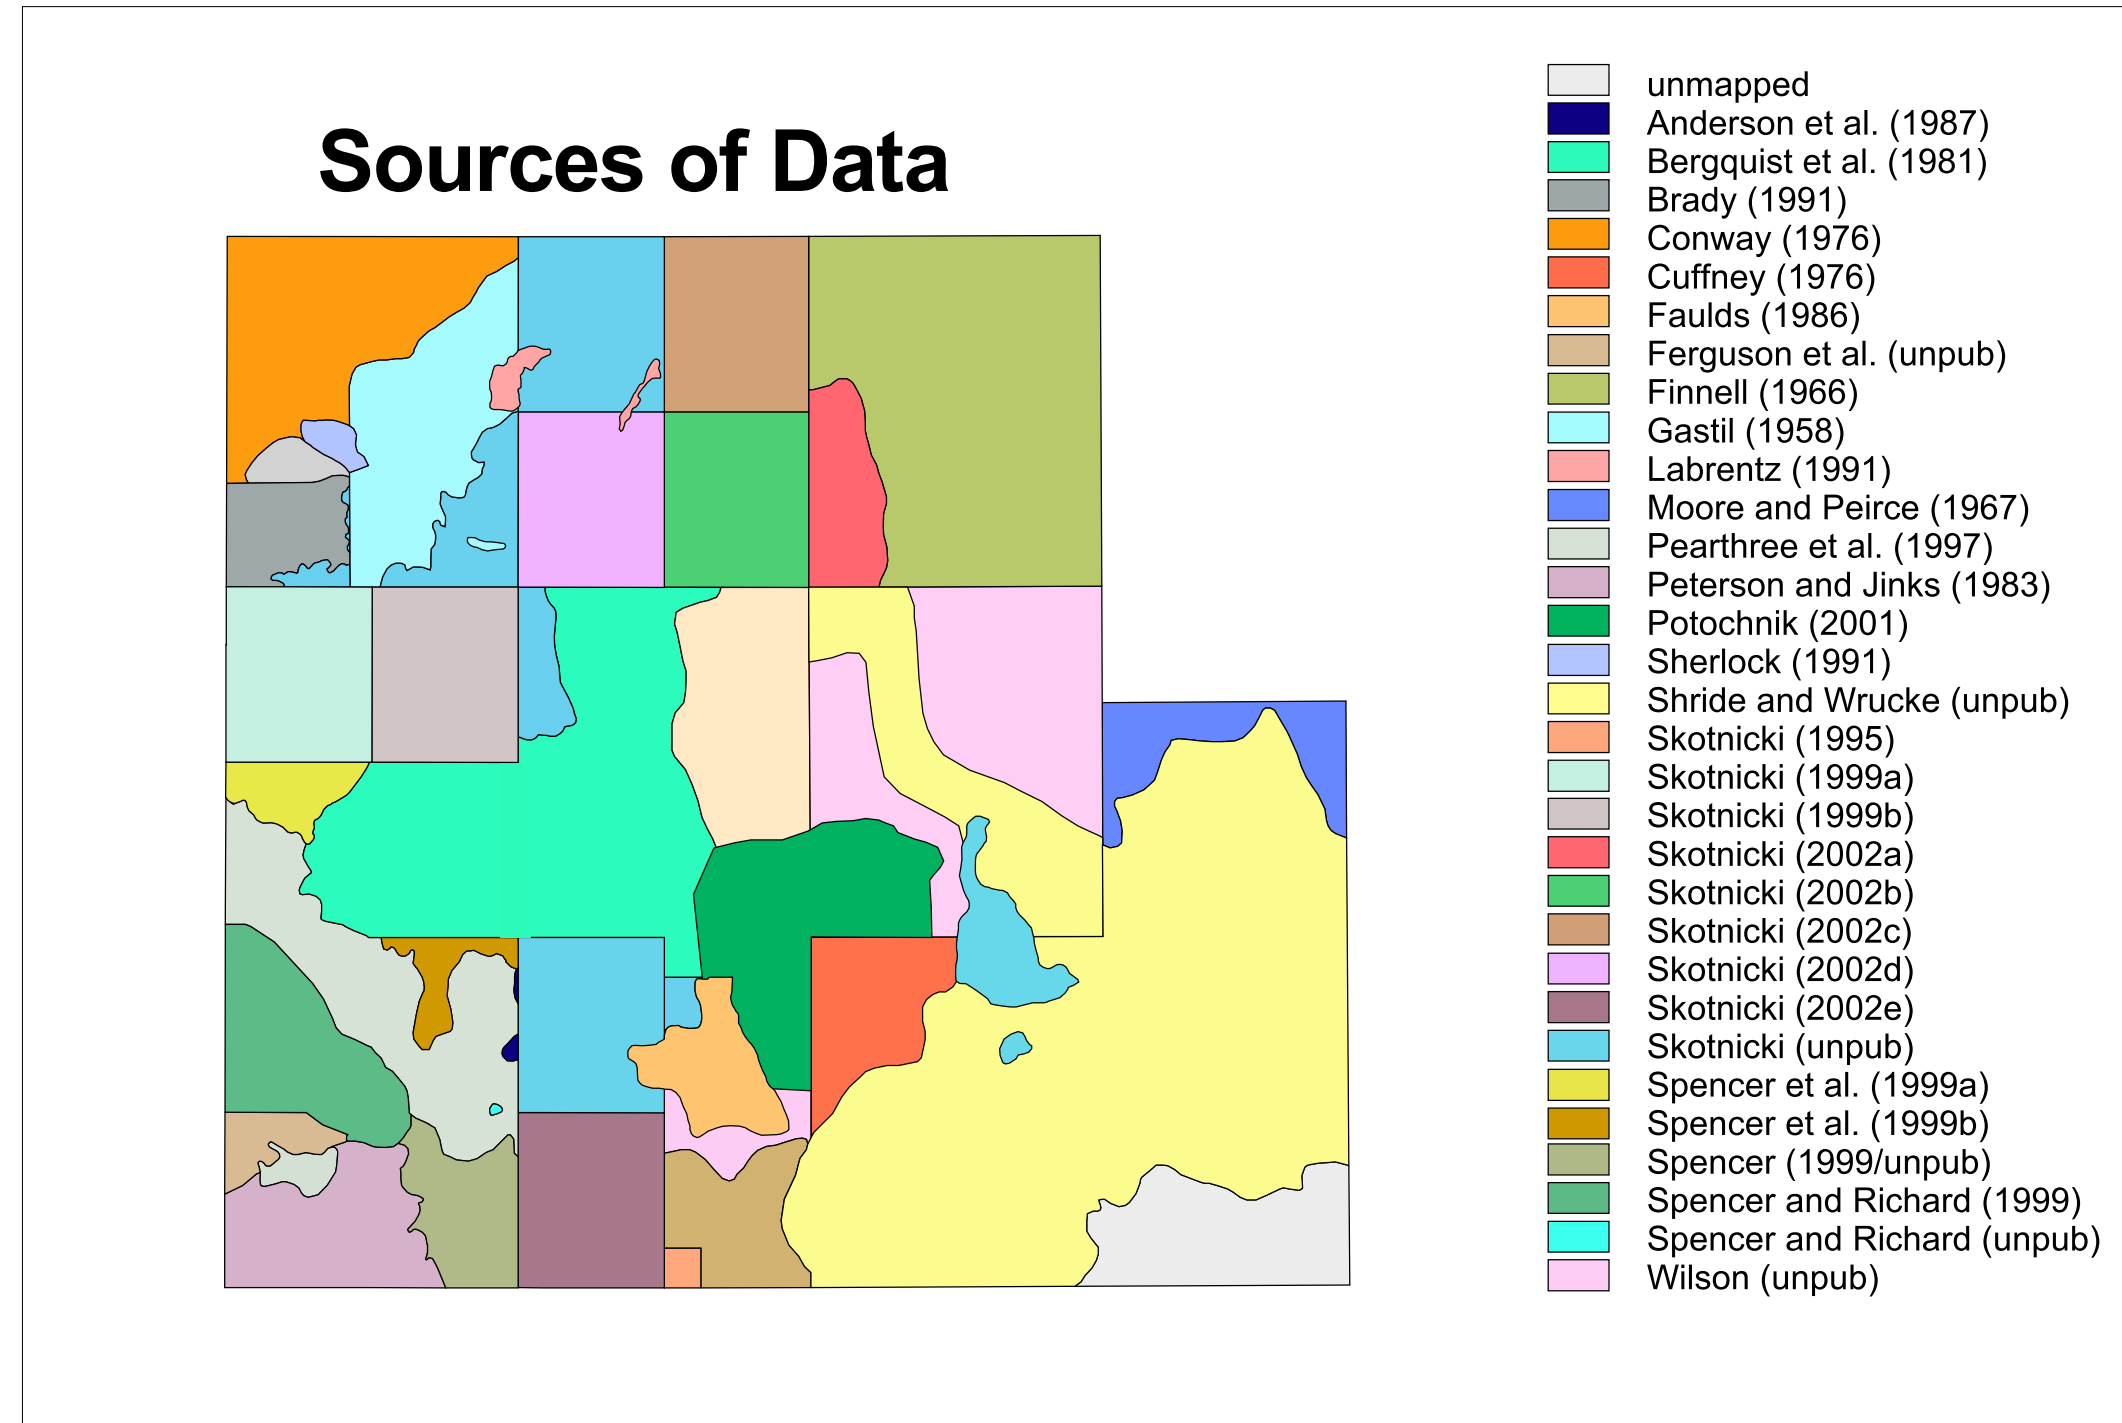

Geologic Map of the Sierra Ancha, central Arizona

Compiled by Steven J. Skotnicki

September, 2002

Arizona Geological Survey Digital Map 24

citation for this map:
Skotnicki, S.J., 2002. Geologic map of the Sierra Ancha, central Arizona: Arizona Geological Survey Digital Geologic Map 24 (DGM-24), 1 CD-ROM with 2 Adobe PDF files (2 sheets, layout scale, 1:100,000)

Research supported by the Arizona Geological Survey and the U.S. Geological Survey Cooperative Geologic Mapping Program, under U.S.G.S. award #98HQAG2064, the U.S. Forest Service, Tonto National Forest, and NASA Exobiology Grant #NAG5-4060 through Paul Knauth at Arizona State University Department of Geosciences

Location Map for DGM-24

Not to be reproduced for commercial purposes